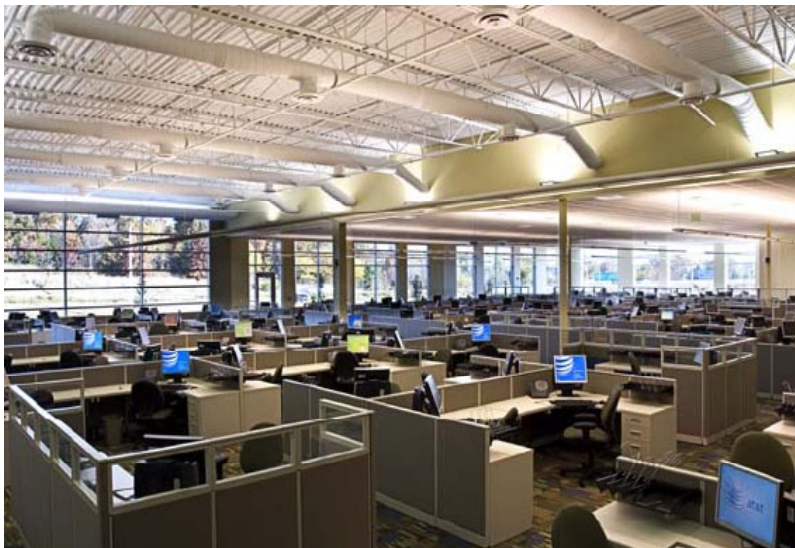

Joplin, Missouri

***AT&T
Business
Marketing Group
Call Center***

74,250 sf

September 2007